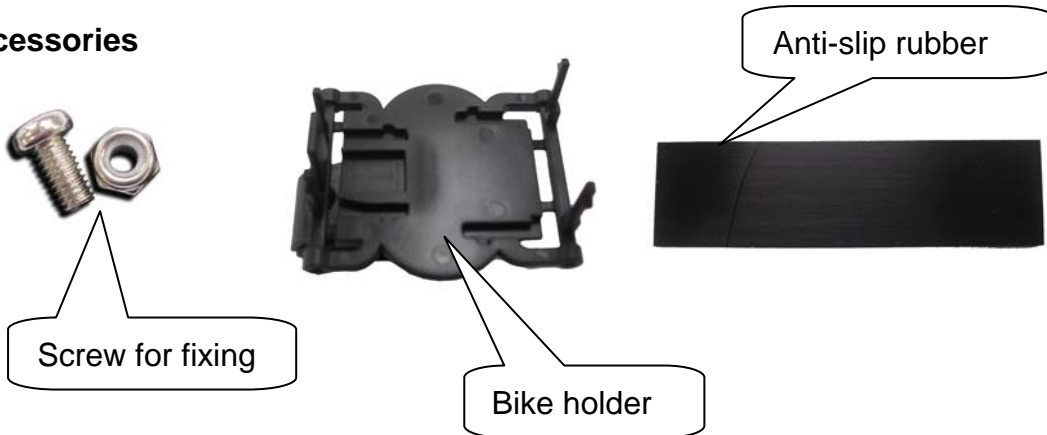

Our Watchstrap can separate from main unit. You may use our lanyard and

hang it on your neck whiles you training.

Take apart the watchband

Put them together

Bike mounting install instruction

Accessories

2. How to install the holder