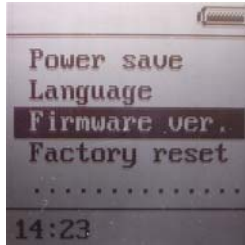

MAINNAV International Corp.

11F, 293-1, Sec. 1, Zhongshan Rd., Banqiao City, Taipei 220, Taiwan, R.O.C. Tel: +886 2 8953-6616

Web: www.mainnav.com E-mail: info@mainnav.com Fax: +886 2 8951-8531

Firmware

Enter setting and switch to firmware. You could check firmware version