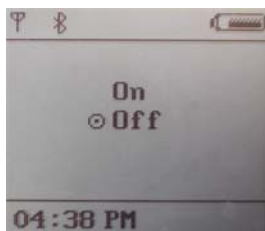

MAINNAV International Corp.

11F, 293-1, Sec. 1, Zhongshan Rd., Banqiao City, Taipei 220, Taiwan, R.O.C. Tel: +886 2 8953-6616

Web: www.mainnav.com E-mail: info@mainnav.com Fax: +886 2 8951-8531

Press “on” to start logging, the top screen will show the flag

Log list

Switch to GPS log and press **set/clr** enter to log list, press up and down select data record that you want to check and press **set/clr**