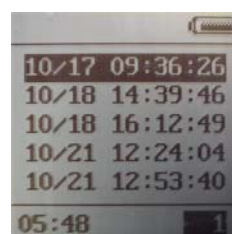

MAINNAV International Corp.

11F, 293-1, Sec. 1, Zhongshan Rd., Banqiao City, Taipei 220, Taiwan, R.O.C. Tel: +886 2 8953-6616

Web: www.mainnav.com E-mail: info@mainnav.com Fax: +886 2 8951-8531

Press “on” to start logging, the top screen will show the flag

Log list

Switch to GPS log and press **set/clr** enter to log list, press up and down select data record that you want to check and press **set/clr**

Press **set/clr** to view next page

the right bottom of number means you view the first record, press set/clr to view moved time/destination

Press set/clr to view Avg speed and Max speed

Note: when using GPS log function, please make sure GPS is fixed. Once you want to check log list, you should turn off GPS and GPS log function.

Rec. memory

Switch GPS and select Rec. memory and press “set/clr” Check memory capacity