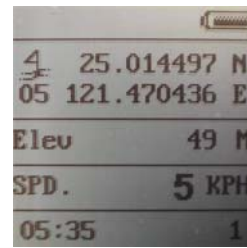

MAINNAV International Corp.

11F, 293-1, Sec. 1, Zhongshan Rd., Banqiao City, Taipei 220, Taiwan, R.O.C. Tel: +886 2 8953-6616

Web: www.mainnav.com E-mail: info@mainnav.com Fax: +886 2 8951-8531

the first record)