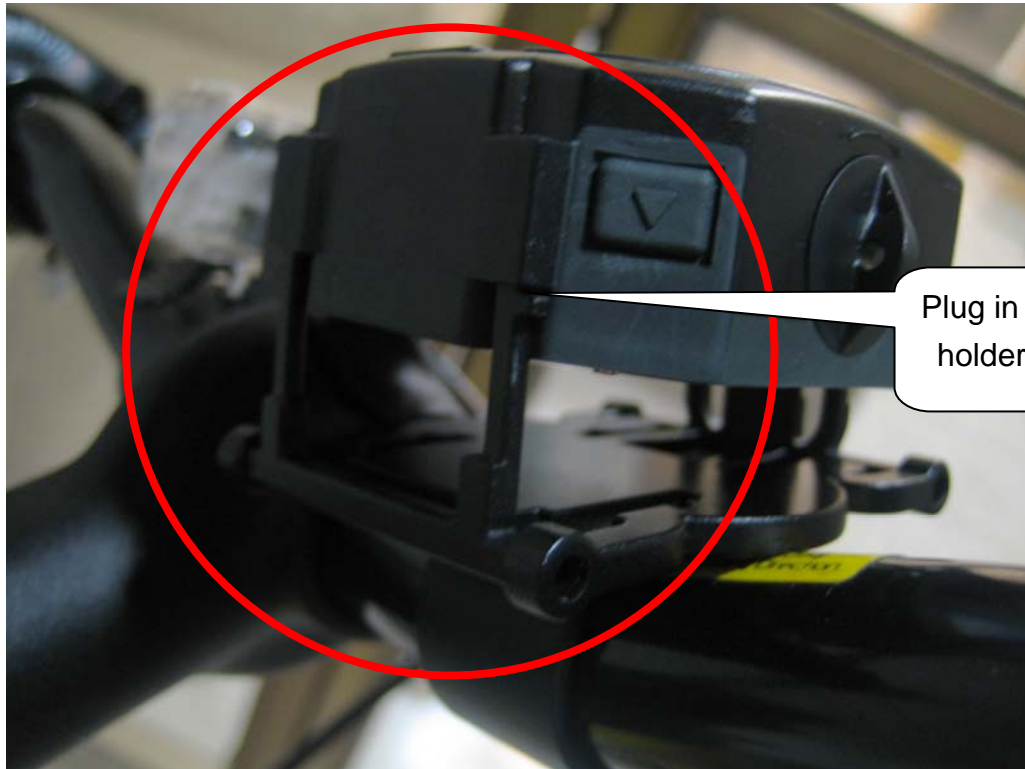

MAINNAV International Corp.

11F, 293-1, Sec. 1, Zhongshan Rd., Banqiao City, Taipei 220, Taiwan, R.O.C. Tel: +886 2 8953-6616

Web: www.mainnav.com E-mail: info@mainnav.com Fax: +886 2 8951-8531

Step3