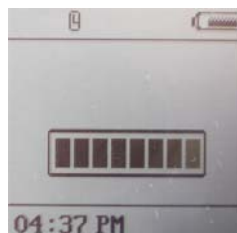

There are three Languages can choose—English, traditional Chinese and Simplified Chinese. Press up and down choose your language then press **set/clr** about three seconds to record it.

Power saves

Press mode and switch setting press **set/clr** enter it.