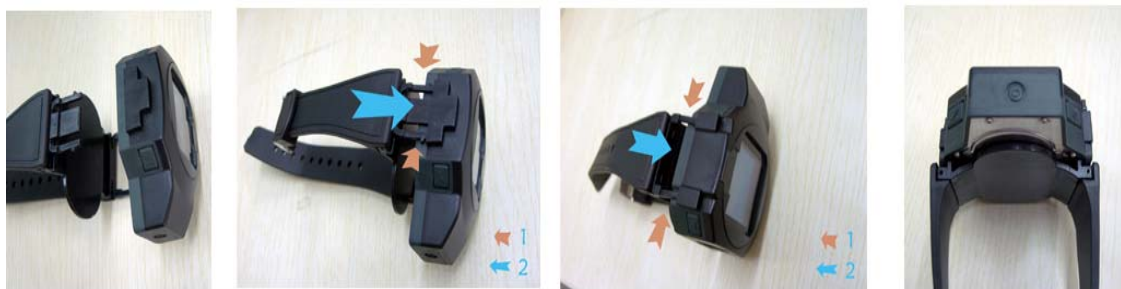

Our Watchstrap can separate from main unit. You may use our lanyard and

hang it on your neck whiles you training.

Take apart the watchband

Put them together

Bike mounting install instruction

Accessories

2. How to install the holder