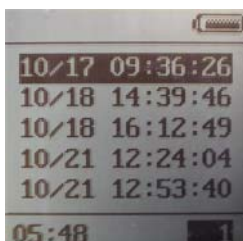

Press **set/clr** to view next page