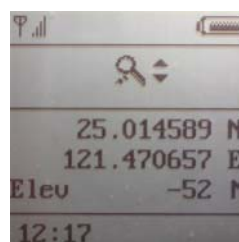

Delete landmark Switch to GPS landmark press **set/clr** enter del. landmark. Press **set/clr** it will show "YES", press set about 3 seconds to delete all record.

Personal info

Press mode to GPS press **set/clr** enters Personal info. In this page, you could see how far you have ride (walk) **Example:** record position in A place then you ride to B place, you could check how far from A to B

Enter the personal info you could see the following, you could save 16 landmark records compare to your present position.

Enter person info press **set/clr** 3 seconds enter the the right page

Press up or down to choose any mark sign you need, then press **set/clr** 3 secs to record it.