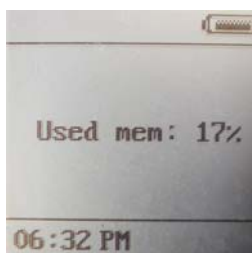

MAiNNAV International Corp.

11F, 293-1, Sec. 1, Zhongshan Rd., Banqiao City, Taipei 220, Taiwan, R.O.C. Tel: +886 2 8953-6616

Web: www.mainnav.com E-mail: info@mainnav.com Fax: +886 2 8951-8531