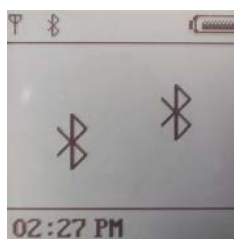

MAINNAV International Corp.

11F, 293-1, Sec. 1, Zhongshan Rd., Banqiao City, Taipei 220, Taiwan, R.O.C. Tel: +886 2 8953-6616

Web: www.mainnav.com E-mail: info@mainnav.com Fax: +886 2 8951-8531