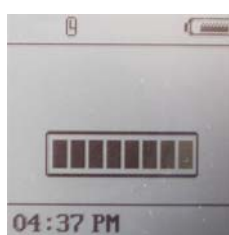

After processing then enter the alarm format. Press **up** and **down** to set the correct time, presses **set/clr** to move hour, minute and second.

After you finish all setting, please press **set/clr** (about three seconds) to record it.