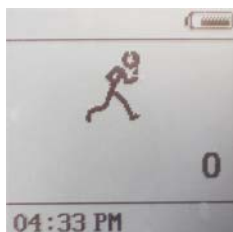

Wait about 12 second. Then you will see the result like the following example.

Pace

Press mode to main manual and switch to pace.

Enter the pace function, Press **up**, you will see the little man on the top of screen, then you can start to measure your pace