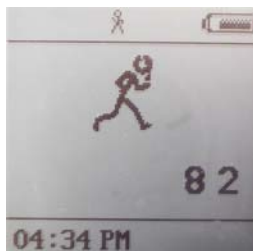

MAINNAV International Corp.

11F, 293-1, Sec. 1, Zhongshan Rd., Banqiao City, Taipei 220, Taiwan, R.O.C. Tel:+886 2 8953-6616

Web:www.mainnav.com E-mail:info@mainnav.com Fax:+886 2 8951-8531

The result will show on the bottom of screen.