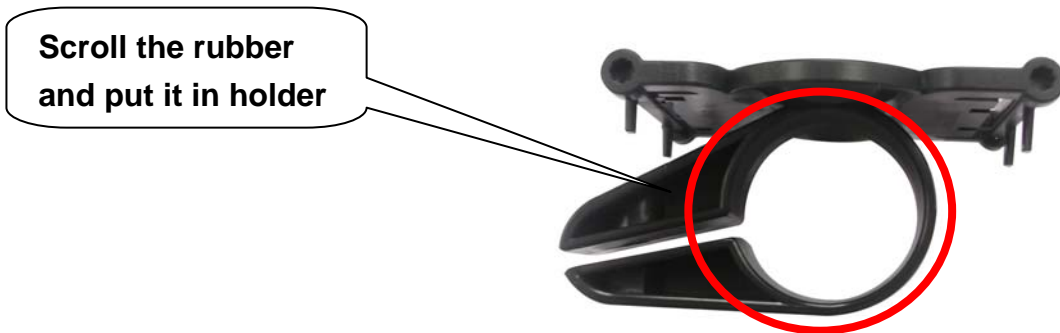

1.2 Fixing the mounting on the bike by using screw