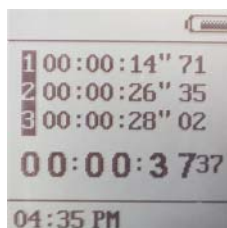

Press **down** to record. It can save 4 sets of record