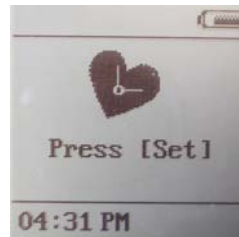

MAINNAV International Corp.

11F, 293-1, Sec. 1, Zhongshan Rd., Banqiao City, Taipei 220, Taiwan, R.O.C. Tel:+886 2 8953-6616

Web:www.mainnav.com E-mail:info@mainnav.com Fax:+886 2 8951-8531