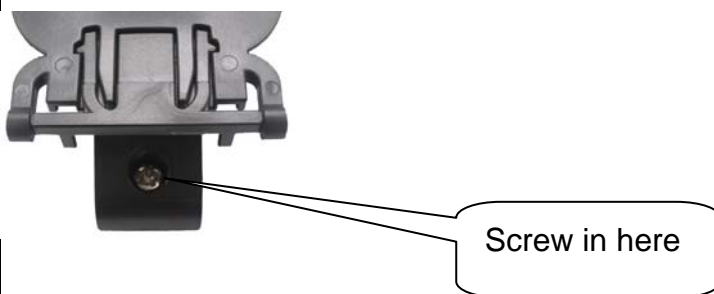

3. How to fix on handlebars

step 1 :