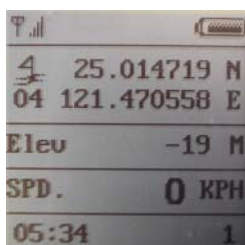

GPS landmark

Switch to GPS press **set/clr** and enter to GPS landmark

To record your position (landmark) there are two way can do

1.

After fixed GPS position, press **set/clr** 3 secs. Then it will record your landmark