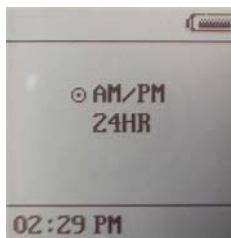

Web:www.mainnav.com E-mail:info@mainnav.com Fax:+886 2 8951-8531

Time format

Switch to setting press **set/clr** enter Time format.

Choose AM/PM or 24HR, and then press **set/clr** (3 seconds) to record it.