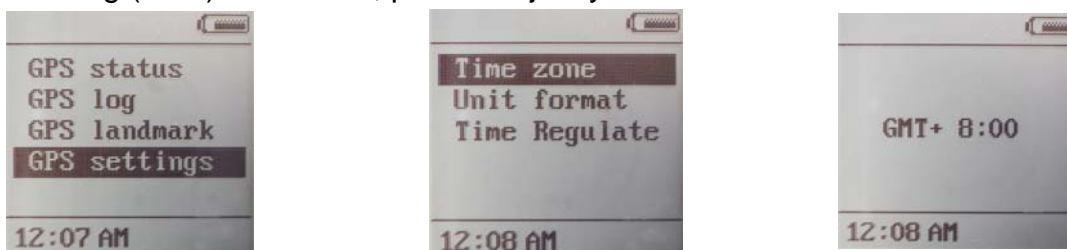

MAINNAV International Corp.

11F, 293-1, Sec. 1, Zhongshan Rd., Banqiao City, Taipei 220, Taiwan, R.O.C. Tel: +886 2 8953-6616

Web: www.mainnav.com E-mail: info@mainnav.com Fax: +886 2 8951-8531

GPS setting

In GPS setting, you could set time zone, unit format and time regulate

Time zone

Setting (UTC) Time zone, please adjust your local time.

Setting unit format

Switch to GPS setting and enter unit format, you could select Imperial or Metric.