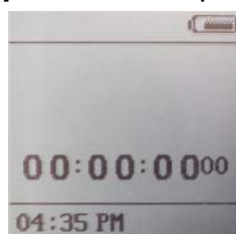

Timer

Press mode to main manual and switch to timer. Press **set/clr** enter timer function. Press **up** to start and press **up** to stop