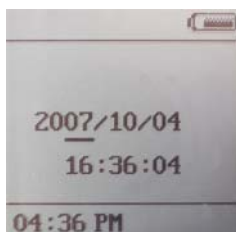

Date/time

Press **set/clr** enter Date/Time

Press **up** and **down** to adjust the correct date and time then press **set/clr**.

Press **set/clr** to move year, month, date and time

After set the correct time press **set/clr** (about 3 seconds) to record it.