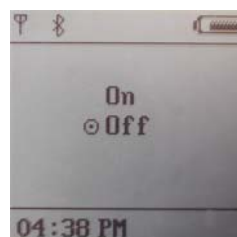

Timer

Press mode to main manual and switch to timer. Press **set/clr** enter timer function. Press **up** to start and press **up** to stop

Press **down** to record. It can save 4 sets of record

Bluetooth

Press mode to main manual and switch to Bluetooth function. Press **set/clr** and enter BT function, switch to on or off.

Press **Set/clr** (3 seconds wait for processing) to start Bluetooth function. If Bluetooth is on, the top of screen will show BT mark.