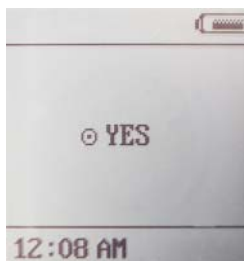

Del.all log

Switch to "del. all log" press "set/clr" to enter it . It will show you "YES" .To delete all your record press "set" about 3 seconds.

If you want to delete all your record press "set/clr" about 3 seconds. All you record will delete.