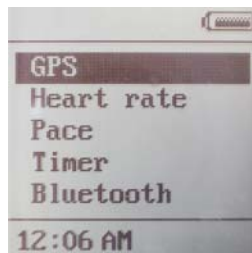

GPS

Press mode and switch to GPS function.

Press **set/clr** enter GPS function: In this page you can check GPS status, GPS log, GPS landmark and GPS setting.

Press **set/clr** enters GPS status-- Go outdoor or window and press **up** to acquire satellite signal.