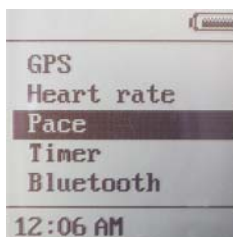

Time Regulate

Enter time regulate, and press **set/clr** about 3 seconds, then it will update the correct time and date.

Heart rate

Press mode to main manual and switch to heart rate function press **set/clr**
-enter Heart rate function

Wait about 12 second. Then you will see the result like the following example.

Pace

Press mode to main manual and switch to pace.

Enter the pace function, Press **up**, you will see the little man on the top of screen, then you can start to measure your pace