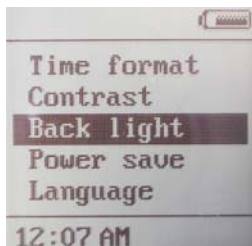

MAINNAV International Corp.

11F, 293-1, Sec. 1, Zhongshan Rd., Banqiao City, Taipei 220, Taiwan, R.O.C. Tel:+886 2 8953-6616

Web:www.mainnav.com E-mail:info@mainnav.com Fax:+886 2 8951-8531