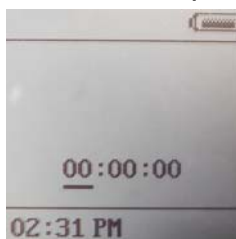

After processing then enter the alarm format. Press **up** and **down** to set the correct time, presses **set/clr** to move hour, minute and second.

After you finish all setting, please press **set/clr** (about three seconds) to record it.