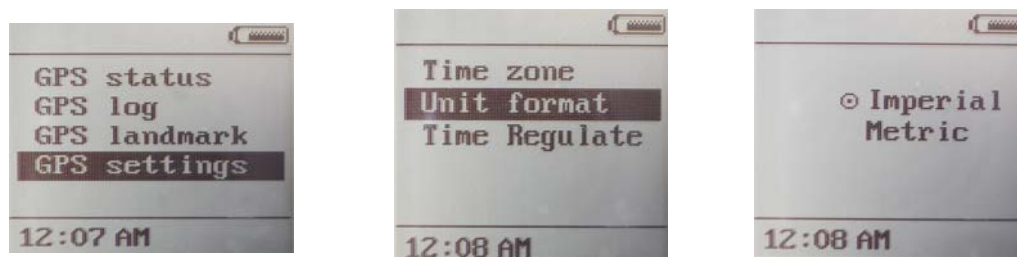

In GPS setting, you could set time zone, unit format and time regulate

Time zone

Setting (UTC) Time zone, please adjust your local time.

Setting unit format

Switch to GPS setting and enter unit format, you could select Imperial or Metric.