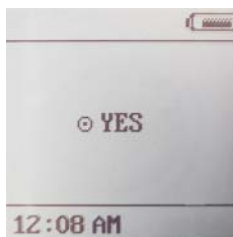

Back to the original setting (factory status) please enter factory reset, when it shows YES, press **set/clr** about 3 seconds to record it.

MAiNNAV International Corp.

11F, 293-1, Sec. 1, Zhongshan Rd., Banqiao City, Taipei 220, Taiwan, R.O.C. Tel: +886 2 8953-6616