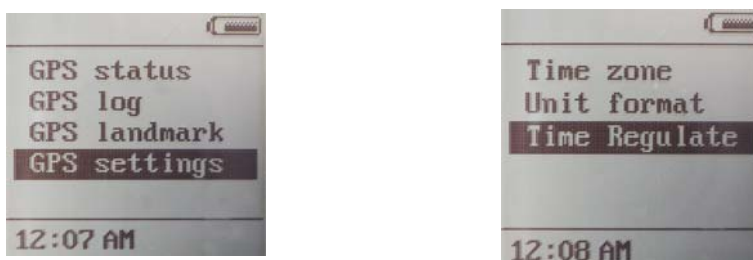

Time Regulate

Enter time regulate, and press **set/clr** about 3 seconds, then it will update the correct time and date.