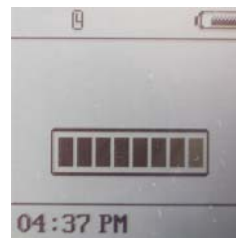

Web:www.mainnav.com E-mail:info@mainnav.com Fax:+886 2 8951-8531

Time format

Switch to setting press **set/clr** enter Time format.

Choose AM/PM or 24HR, and then press **set/clr** (3 seconds) to record it.