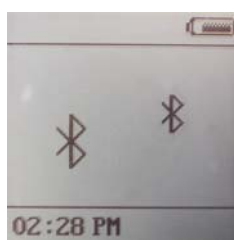

Turn the BT off, please switch off and press **set/clr** about 3 seconds