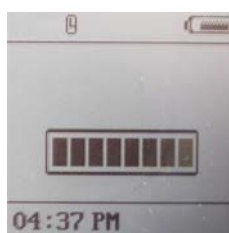

Switch to setting press **set/clr** enter alarm function.

(About 3 seconds wait for processing)

When you using this function, please choose 24 hours (time format)

Choose alarm on or off. Once you choose on or off, press **set/clr** (3 seconds) to record it.