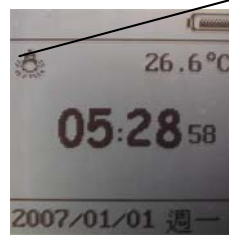

Getting start

Front page: In this page you will see battery life, temperature, time and date. If you turn on the back light, the left top of screen will show small bulb.

Back light is on

Main manual— Press mode to main manual, scroll up and down, switch to any function you need.