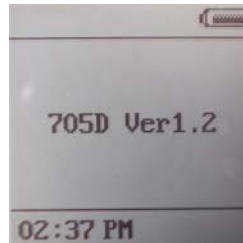

MAINNAV International Corp.

11F, 293-1, Sec. 1, Zhongshan Rd., Banqiao City, Taipei 220, Taiwan, R.O.C. Tel: +886 2 8953-6616

Web: www.mainnav.com E-mail: info@mainnav.com Fax: +886 2 8951-8531

Firmware

Enter setting and switch to firmware. You could check firmware version