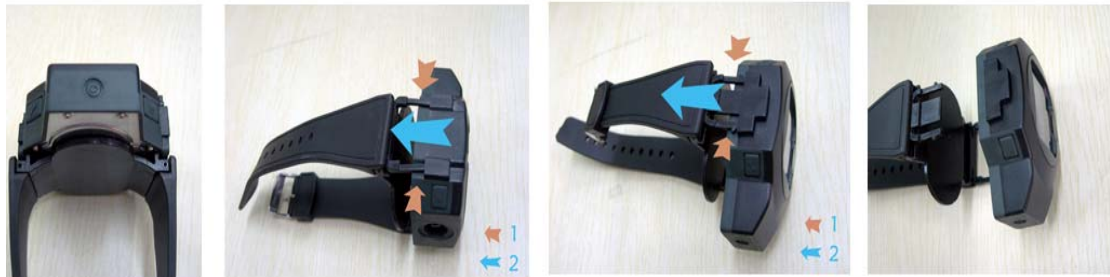

Our Watchstrap can separate from main unit. You may use our lanyard and

hang it on your neck whiles you training.

Take apart the watchband

Put them together

Bike mounting install instruction

Accessories

2. How to install the holder