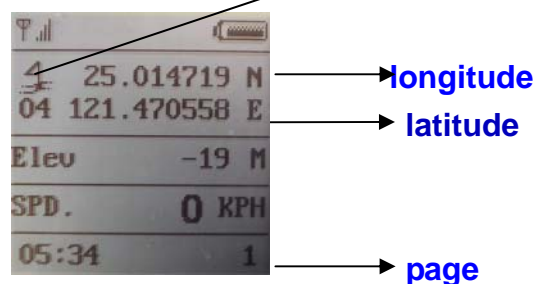

Main menu

GPS

GPS status: Enter GPS and press **up** to acquire satellite signal GPS.

You could view Moved Time/Moved DST and Avg. Speed/Max.Speed

GPS log: for GPS data it can save 256 sets record, press “set/clr” about 3 seconds to record it. In GPS log you could check log status, log list, Record memory and delete all log record.