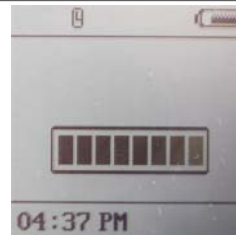

MAINNAV International Corp.

11F, 293-1, Sec. 1, Zhongshan Rd., Banqiao City, Taipei 220, Taiwan, R.O.C. Tel:+886 2 8953-6616

Web:www.mainnav.com E-mail:info@mainnav.com Fax:+886 2 8951-8531