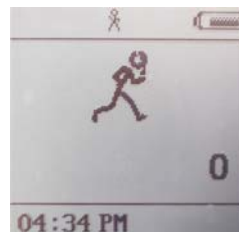

Wait about 12 second. Then you will see the result like the following example.

Pace

Press mode to main manual and switch to pace.

Enter the pace function, Press **up**, you will see the little man on the top of screen, then you can start to measure your pace