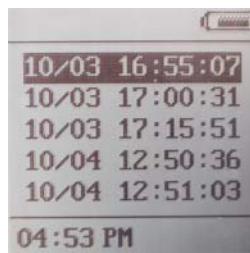

MAINNAV International Corp.

11F, 293-1, Sec. 1, Zhongshan Rd., Banqiao City, Taipei 220, Taiwan, R.O.C. Tel: +886 2 8953-6616

Web: www.mainnav.com E-mail: info@mainnav.com Fax: +886 2 8951-8531

the first record)