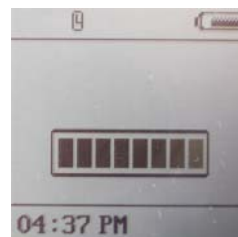

Back to the original setting (factory status) please enter factory reset, when it shows YES, press **set/clr** about 3 seconds to record it.

MAiNNAV International Corp.

11F, 293-1, Sec. 1, Zhongshan Rd., Banqiao City, Taipei 220, Taiwan, R.O.C. Tel: +886 2 8953-6616