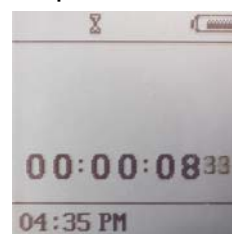

Timer

Press mode to main manual and switch to timer. Press **set/clr** enter timer function. Press **up** to start and press **up** to stop