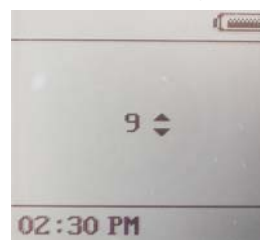

Contrast

Switch to contrast press **set/clr** enter it. Press **down** or **up** to adjust word brightness. The number is high, the word is more brightness