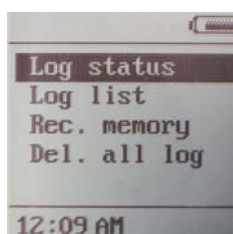

MAINNAV International Corp.

11F, 293-1, Sec. 1, Zhongshan Rd., Banqiao City, Taipei 220, Taiwan, R.O.C. Tel: +886 2 8953-6616

Web: www.mainnav.com E-mail: info@mainnav.com Fax: +886 2 8951-8531

Press “on” to start logging, the top screen will show the flag

Log list

Switch to GPS log and press **set/clr** enter to log list, press up and down select data record that you want to check and press **set/clr**

Press **set/clr** to view next page

the right bottom of number means you view the first record, press set/clr to view moved time/destination

Press set/clr to view Avg speed and Max speed

Note: when using GPS log function, please make sure GPS is fixed. Once you want to check log list, you should turn off GPS and GPS log function.

Rec. memory

Switch GPS and select Rec. memory and press “set/clr” Check memory capacity