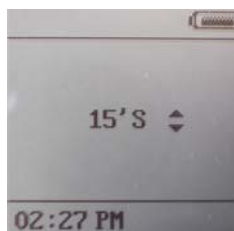

MAINNAV International Corp.

11F, 293-1, Sec. 1, Zhongshan Rd., Banqiao City, Taipei 220, Taiwan, R.O.C. Tel:+886 2 8953-6616

Web:www.mainnav.com E-mail:info@mainnav.com Fax:+886 2 8951-8531