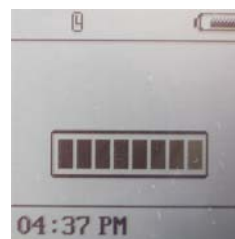

Power saves

Press mode and switch setting press **set/clr** enter it.

Choose on/off, and press **set/clr** about three seconds to record it

Choose power save “on” means when you turn on GPS (BT) and it doesn't get position fix within 10 minutes, it will automatically off. This way could save power.

Choose power save off—GPS (BT) will not off automatically unless you turn it off