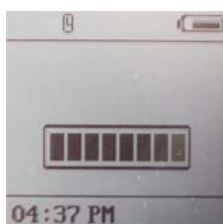

Date/time

Press **set/clr** enter Date/Time

Press **up** and **down** to adjust the correct date and time then press **set/clr**.

Press **set/clr** to move year, month, date and time