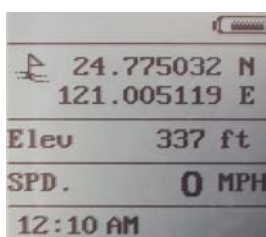

(Note: in page 4 --biking mode, if you did not meet the average speed ,the Arrow will face down, if your speed meets average speed the arrow will be up.)

Turn off the GPS, please press **up** to exit. The left top of Antenna is gone which means GPS is off.

GPS log

Switch to GPS log and press **set/clr** enter log status.