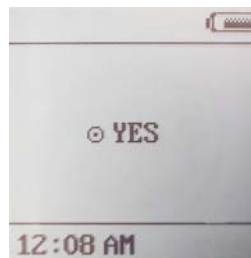

Delete landmark Switch to GPS landmark press **set/clr** enter del. landmark. Press **set/clr** it will show "YES", press set about 3 seconds to delete all record.