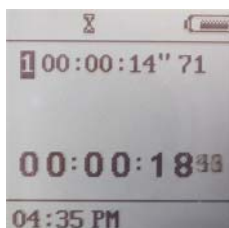

Press **down** to record. It can save 4 sets of record