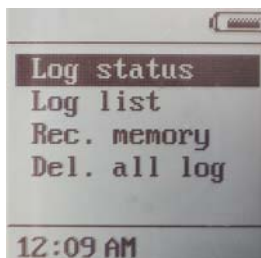

Web:www.mainnav.com E-mail:info@mainnav.com Fax:+886 2 8951-8531

(GPS instant message) you could check the bellowing message in GPS status

Enter GPS status press **set/clr** you could check GPS status(page 1), press “**set**” check average move time / average move distance (page2), press “**set**” check average speed /maximum speed (page 3), press set you could view speed and elevation. Press “down” the page will change automatically.

(While you biking you could use this mode—page 4 to view your speed)

(Note: in page 4 --biking mode, if you did not meet the average speed ,the Arrow will face down, if your speed meets average speed the arrow will be up.)

Turn off the GPS, please press **up** to exit. The left top of Antenna is gone which means GPS is off.

GPS log

Switch to GPS log and press **set/clr** enter log status.

Start to log your journey in this page ,press **set/clr** about 3secs , it will show On/off